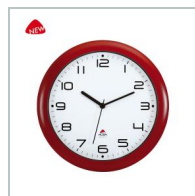

Print X Close

QUARTZ CLOCK

instruction
sheetpicture
library

Click on colours to view the products :

**HORNEW**
HORNEW R

This silent wall clock has a precision quartz mechanism and design for perfect visibility of the time.

From the classic to the trendiest colors, there is necessarily one for you !

Silent and accurate, it is suitable for all interior spaces!

Optimum legibility of the time thanks to its big black numbers on white background.

With 2 hands and a second hand for perfect accuracy.

Available in 6 colors: black, white, metal grey, red, green and purple.

**Accessories & consumables**

Name	Reference	Quantity	Supplied
LR6/AA Battery	LR6/AA	1	No

 TECHNICAL SPECIFICATIONS

Requires one AA battery - not supplied.

CE rated.
3 year warranty.

ABS dial : Ø 30 cm
Glass lens
Figures height : 18 mm
Net weight: 520 g

Design in France
Made in PRC.

8, rue Hantziger - 92110 CLICHY-LA-GARENNE - FRANCE
Tél.: +33 (0)1 41 21 21 00 - Fax : +33 (0)1 41 21 21 12