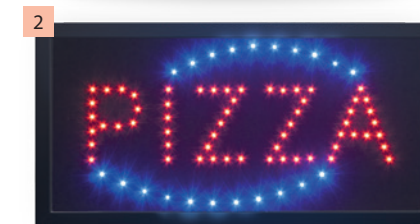

1 x 6
24x48x2cm 0,7kg

- 1 LS-OPEN
- 2 LS-PIZZA
- 3 LS-BAR