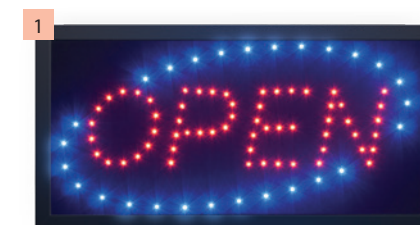

1 x 6
24x48x2cm 0,7kg

- 1 LS-OPEN
- 2 LS-PIZZA
- 3 LS-BAR