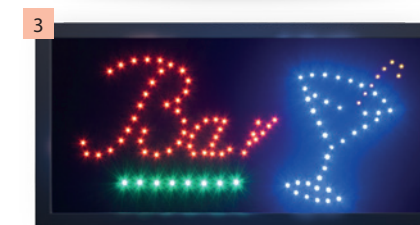

1 x 6
24x48x2cm 0,7kg

- 1 LS-OPEN
- 2 LS-PIZZA
- 3 LS-BAR