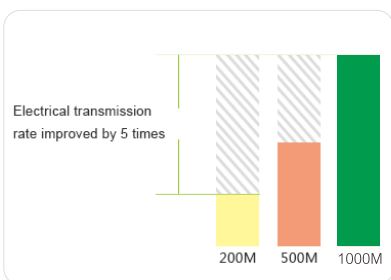

PH3

Blazing-Fast Home Network Made for Home Entertainment

AV1000 Gigabit Powerline Adapter

The PH3 1000Mbps Powerline Adapter is designed for 3D/HD video streaming and entertainment throughout home over existing electrical wiring. Compliant with HomePlug AV2 standard, this device turns your power circuitry into smart home network. Simply plug one PH3 powerline adapter that links to a broadband router into the power outlet, plug the other into the other socket in any desired room, you can then easily and instantly connect to a home network with speeds of up to 1000Mbps. No drilling, laying complicated wires and manual configuration, the PH3 allows you to build a blazing-fast network to enjoy best ever experience 3D/HD home entertainment with minimum cost and efforts.

Blazing-fast Experience

Up to 1000Mbps transmission rate over power circuitry, ideal for 3D/HD video streaming, IPTV and online gaming throughout home

Electrical transmission rate improved by 5 times

No Laying Complicated Wires