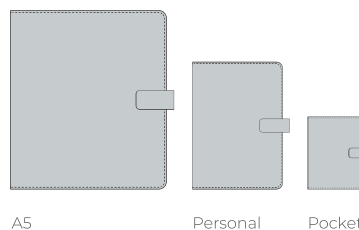

NEW

Botanical

Let these beauties help you plan your day! With a whimsical leaf design and patterned interiors, these Botanical organisers have an irresistible appeal, inspired by some of our favourite gardens.

FEATURES

- Smooth patterned cover material
- Strap closure
- Pen loop
- Includes internal pockets
- Clean double turned edge cover construction
- Patterned interior in complementing colours
- Minimal Fill
- Week on two pages - Multilanguage
- Fountain pen friendly paper - 80 gsm

SIZES

SIZE	BLUE	MINT	RING CAPACITY	DIMENSIONS
A5	22-022646	22-022649	30 mm ø	233 x 217 x 46 mm
Personal	22-022645	22-022648	23 mm ø	187 x 153 x 40 mm
Pocket	22-022644	22-022647	19 mm ø	146 x 128 x 36 mm