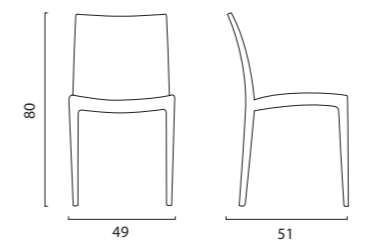

Venice

Sedia polipropilene
Polypropylene chair

SEDIA VENICE POLIPROPILENE POLYPROPYLENE CHAIR VENICE

COLORI | COLORS

COLORI COLORS	CODICE ITEM CODE	COD. EAN EAN CODE	COLORI COLORS	CODICE ITEM CODE	COD. EAN EAN CODE
 ANTRACITE ANTHRACITE	S6224Y	8.005.465.961.035	 VERDE ANICE ANISE GREEN	S6224VA	8.005.465.966.276
 MOKA MOKA	S6224MK	8.005.465.963.886	 JUTA JUTE	S6224J	8.005.465.961.301
 BLU AVIO AVIO BLUE	S6224BA	8.005.465.966.269	 BIANCO WHITE	S6224B	8.005.465.961.004
 GIALLO YELLOW	S6224GB	8.005.465.966.955	 ROSSO RED	S6224R	8.005.465.961.011
 GRIGIO PERLA PEARL GREY	S6224GP	8.005.465.964.814			

DIMENSIONI | DIMENSIONS (cm)

IMPILABILE | STACKABLE

LOGISTICA | LOGISTIC

	PESO WEIGHT (kg)
PZ. PALLET PCS. PALLET	24
MISURE PALLET PALLET DIM. (cm)	90 x 48 x 224 h
PZ. BILICO PCS. TRUCK	1.680
PZ. 40' CTR PCS. 40' CTN	1.440
	3,2